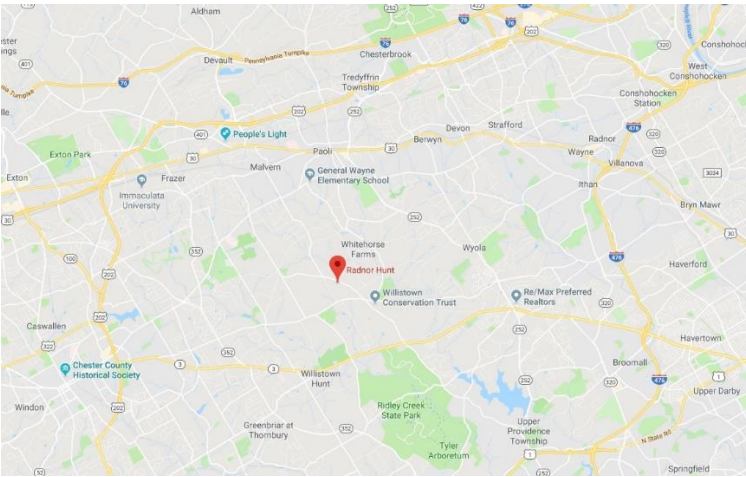

**Queen's Birthday Tea - Sat. June 23, 2018 3pm-6pm at Radnor Hunt, Malvern, PA 19355**

Host's Name \_\_\_\_\_ Organization \_\_\_\_\_

Email: \_\_\_\_\_ cell phone \_\_\_\_\_

Guest \_\_\_\_\_ Guest \_\_\_\_\_

### FROM PHILADELPHIA, PA (GOING WEST)

Take I-95 S and I-476 N to PA-252 N/N Providence Rd in Upper Providence Township.  
Take the PA-252 exit from US-1 S  
Turn right onto PA-252 N/N Providence Rd  
Turn left onto N Providence Rd

### FROM KING OF PRUSSIA, PA (GOING SOUTH)

Get on I-476 S in Plymouth Township from E Germantown Pike and Chemical Rd/SR 3015/State Rte 3015  
Follow I-476 S to PA-3 W in Marple Township. Take exit 9 from I-476 S  
Continue on PA-3 W. Drive to Providence Rd in Willistown Township  
Slight right onto Providence Rd

### FROM BALTIMORE, MD (GOING NORTH)

Take I-95 North toward Philadelphia  
Take exit 7 for Interstate 476 N toward Plymouth/Meeting  
Take the PA-252 exit toward Media/Newtown Square  
Turn right onto PA-252 N/N Providence Rd  
Turn left onto N Providence Rd